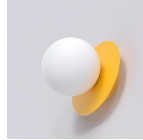

Specifications Emibig Wall Light  
Americana Steel Orange | Suitable for  
1x G9 - Max 8W

[View Product](#)

## General Information

|                          |                                      |
|--------------------------|--------------------------------------|
| SKU                      | 259417                               |
| EAN                      | 5907106013727                        |
| Brand                    | Emibig                               |
| Manufacturer Name        | AMERICANA K1 ORANGE                  |
| Any Lamp all-in warranty | 5 Years                              |
| Application Area         | Living Room, Decorative, Hospitality |