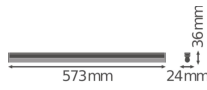

Specifications Ledvance LED Batten Linear Compact High Output 10W
1000lm - 830 Warm White | 60cm

[View Product](#)

General Information

SKU	234125
EAN	4058075106277
Brand	Ledvance
Manufacturer Name	LN COMP HO 600 10W/3000K
Any Lamp all-in warranty	5 Years
Average Lifetime (h)	50000

Technical Information

Technology	LED Integrated
Voltage (V)	220-240
Dimmable	Not Dimmable
Colour of Light	White
Colour Code	830 Warm White
Colour temperature (Kelvin)	3000 Warm White
Colour Rendering (Ra)	80-89
Light colour options	Single Color
Luminous Efficacy (lm/W)	100
Power factor	>0.50
Including bulb	Yes
Suitable for Outdoor	No
Length	60cm
Product Type Category	LED Batten

Fixture Information

Mounting Method	Surface
IP-rating	IP20
Impact Protection (IK)	IK03 - 0.35 joule
Housing	PC (Polycarbonate)
Colour of the Fixture	White
Colour of material	White
Emergency Lighting	No Emergency Unit
Series	Linear

Dimensions

Length (mm)	573
Width (mm)	24
Height (mm)	36

Sensor Information

Type of sensor	No Sensor
----------------	-----------

Why Any-lamp?

 Order from the **largest lighting specialist** in Europe  **Customised** quotation