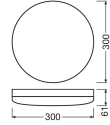

Specifications Ledvance LED Bulkhead
300 White 24W 1800lm - 830 Warm
White | 300mm - IP65

[View Product](#)

General Information

SKU	231356
EAN	4058075062207
Brand	Ledvance
Manufacturer Name	Surface-C LED 300 24W/3000K IK10
Any Lamp all-in warranty	5 Years
Average Lifetime (h)	50000
D-Mark	Yes

Dimensions

Length (mm)	300
-------------	-----

Width (mm)	300
------------	-----

Height (mm)	56
-------------	----

Sensor Information

Type of sensor	No Sensor
----------------	-----------

Why Any-lamp?

 Order from the **largest lighting specialist** in Europe  **Customised** quotation