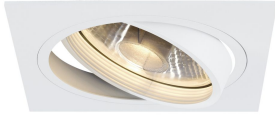

Specifications SLV New Tria 1 Spot Aluminium White Square | Cutout 150mm - Suitable for 1x GU10 (AR111)

[View Product](#)

General Information

SKU	255604
EAN	4024163101806
Brand	SLV
Manufacturer Name	NEW TRIA 1 rec. fitting single-headed QPAR111 square matt WH max. 75W incl. leaf springs
Any Lamp all-in warranty	5 Years

Fixture Information

Including bulb	No
Amount of bulbs required	1
Mounting Method	Recessed
Cut out (mm)	150
IP-rating	IP20

Housing	Aluminium
Colour of the Fixture	White
Emergency Lighting	No Emergency Unit
Tiltable	No
Fixture Connection	Terminal block
Series	New Tria